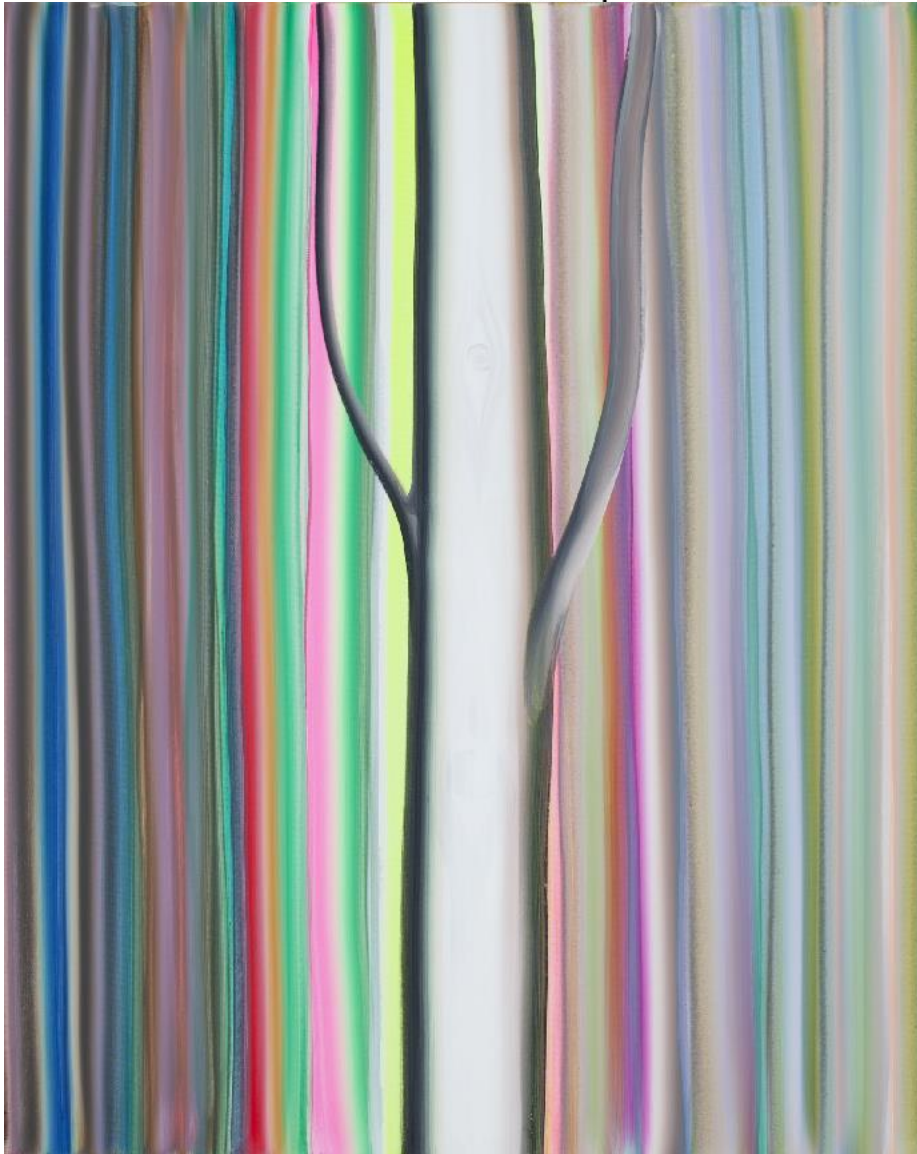

Wanda Koop

Ghost Tree Thorn - Blue, 2021

Acrylique sur toile / Acrylic on canvas

60 x 48 in.

WK-0710

Wanda Koop

Ghost Tree Thorn - Pale, 2021

Acrylique sur toile / Acrylic on canvas

60 x 48 in.

WK-0711

blouin | division

Wanda Koop

Ghost Tree - Eye, 2021

Acrylique sur toile / Acrylic on canvas

60 x 48 in.

WK-0712