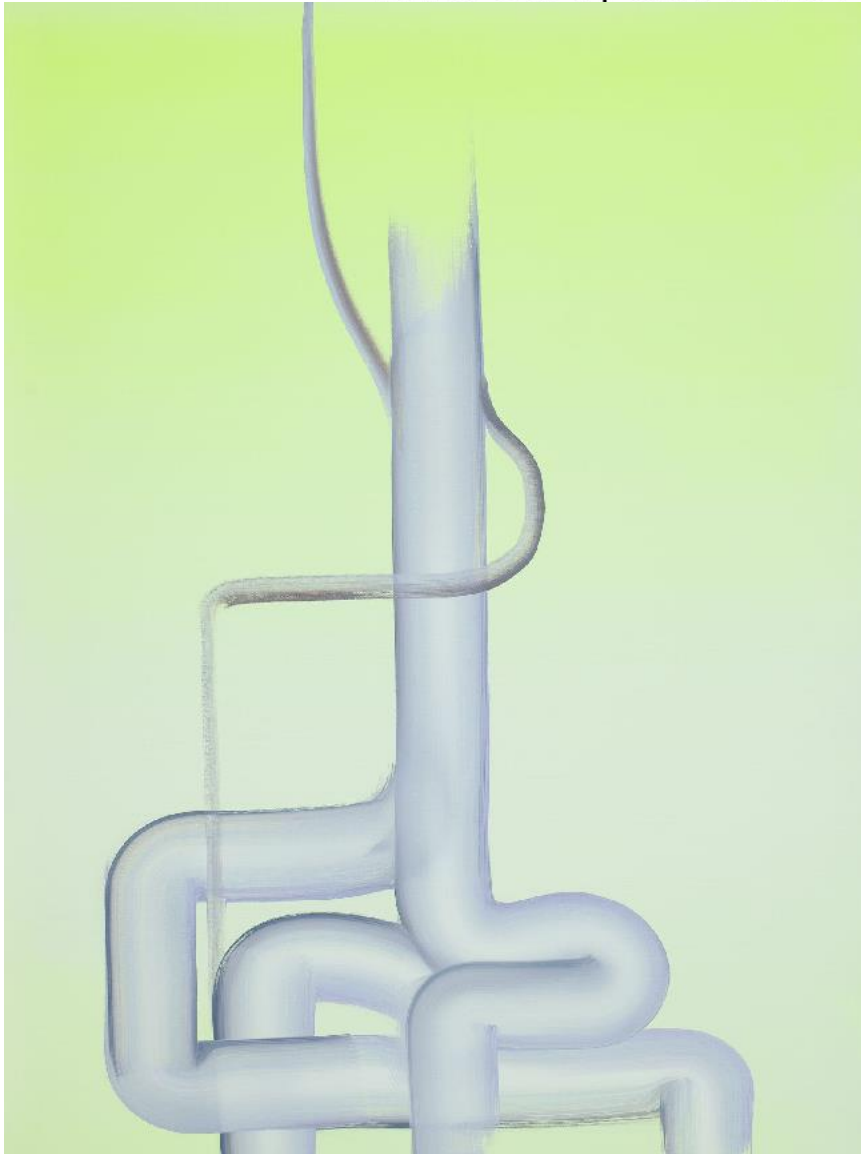

Acrylique sur toile / Acrylic on canvas

40 x 30 in.

WK-0698

blouin | division

Wanda Koop

Reflection - Sunlit, 2020

Acrylique sur toile / Acrylic on canvas

40 x 30 in.

WK-0699

Wanda Koop

Entwined - Yellow, 2021

Acrylique sur toile / Acrylic on canvas

40 x 30 in.

WK-0700

Wanda Koop

Smokey Shore - Rose Grey, 2021