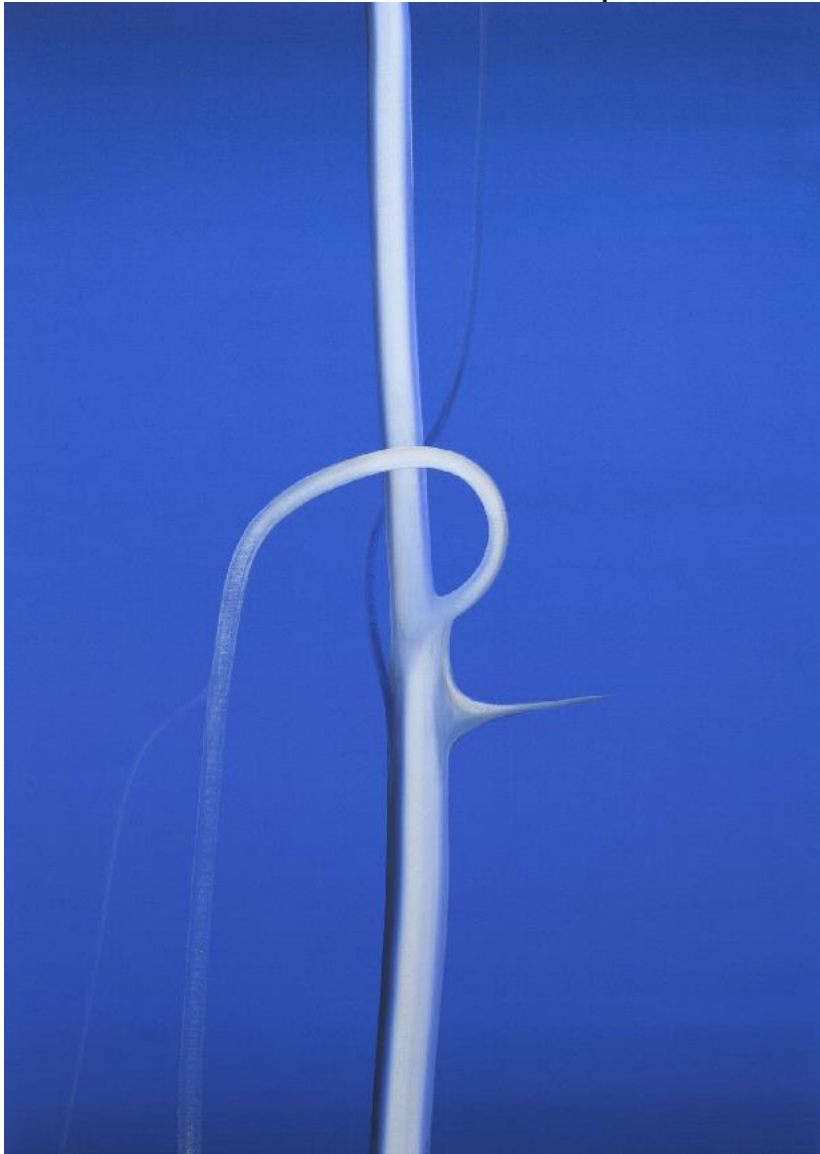

Wanda Koop

Ghost Tree - Pale Stripes, 2021

Acrylique sur toile / Acrylic on canvas

60 x 48 in.

WK-0713

Wanda Koop

Ghost Tree - Old Woman Bay, 2021

Acrylique sur toile / Acrylic on canvas

60 x 48 in.

WK-0714

Wanda Koop

Silence, 2022

Acrylique sur toile / Acrylic on canvas

84 x 60 in.

WK-0715

Wanda Koop

Love Knot, 2022

Acrylique sur toile / Acrylic on canvas

84 x 60 in.

WK-0716

blouin | division

Wanda Koop

Luminous Red Sun, 2022

Acrylique sur toile / Acrylic on canvas