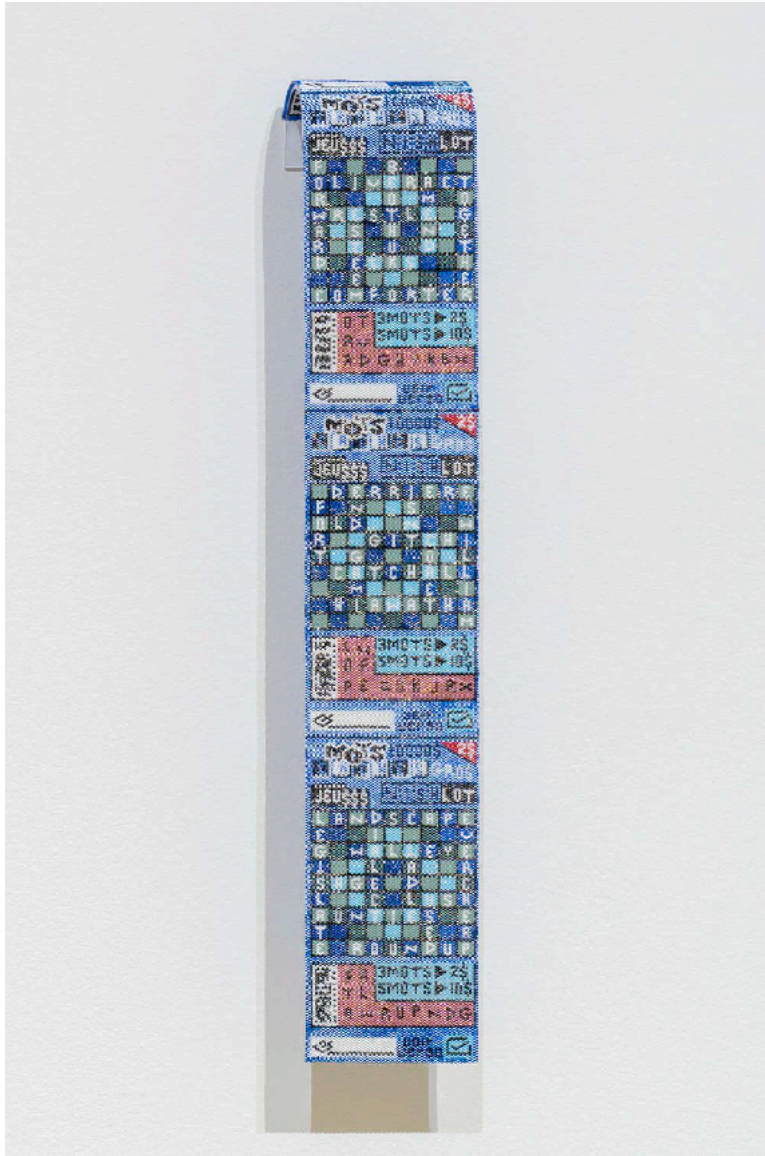

MGr-0033

Nico Williams
Bingo (Orange), 2019
Perles de verre / Glass beads
18 x 3 1/2 in.
NWi-0001

Nico Williams
Bingo (Blue), 2019
Perles de verre / Glass beads
16 x 3 1/2 in.
NWi-0002

Nico Williams

Bingo (Red), 2019

Perles de verre / Glass beads

16 1/2 x 3 1/2 in.

NWi-0003

Nico Williams
Mots cachés (Navy), 2020
Perles de verre / Glass beads
21 1/2 x 3 1/2 in.
NWi-0004

Nico Williams
Mots cachés (Silver), 2020
Perles de verre / Glass beads
20 3/4 x 3 1/2 in.
NWi-0005

Samantha Rosenwald

Crocodile Tears, 2021

Crayon de couleur sur toile / Colored pencil on canvas

78 x 60 in.

SRO-0002

Samantha Rosenwald

Black Magic Woman, 2021

Crayon de couleur sur toile / Colored pencil on canvas