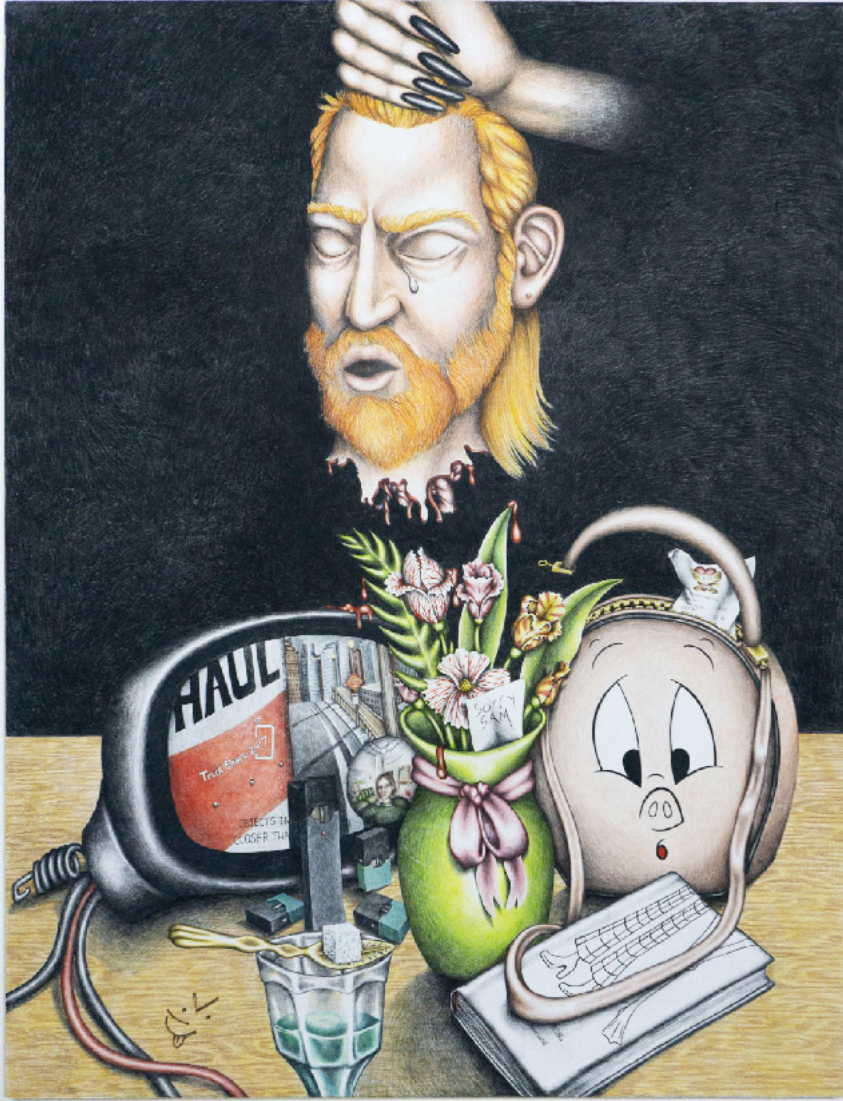

Perles de verre / Glass beads

16 1/2 x 3 1/2 in.

NWi-0003

Nico Williams
Mots cachés (Navy), 2020
Perles de verre / Glass beads
21 1/2 x 3 1/2 in.
NWi-0004

Nico Williams
Mots cachés (Silver), 2020
Perles de verre / Glass beads
20 3/4 x 3 1/2 in.
NWi-0005